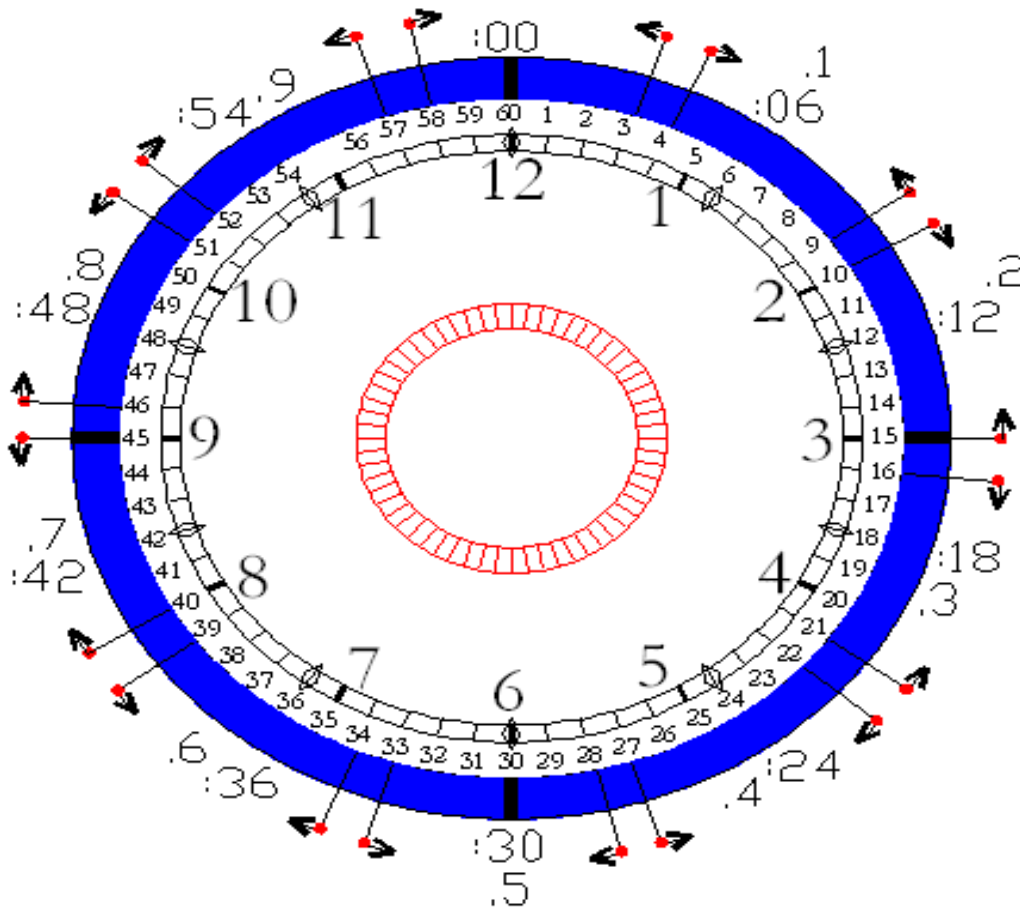

Rounding to the nearest 10th of an hour

Minutes reported	Rounding to tenth	Real time example	Rounded to
1-3 min	0=0 min	8:03 a.m.	8:00 a.m.
4-9 min	0.1=6 min	8:04 a.m.	8:06 a.m.
10-15 min	0.2=12 min	8:11 a.m.	8:12 a.m.
16-21 min	0.3=18 min	8:23 a.m.	8:24 a.m.
22-27 min	0.4=24 min	8:26 a.m.	8:24 a.m.
28-33 min	0.5=30 min	8:35 a.m.	8:36 a.m.
34-39 min	0.6=36 min	8:39 a.m.	8:36 a.m.
40-45 min	0.7=42 min	8:46 a.m.	8:48 a.m.
46-51 min	0.8=48 min	8:54 a.m.	8:54 a.m.
51-57 min	0.9=54 min	8:55 a.m.	8:54 a.m.
58-60 min	0.1=the next hr		